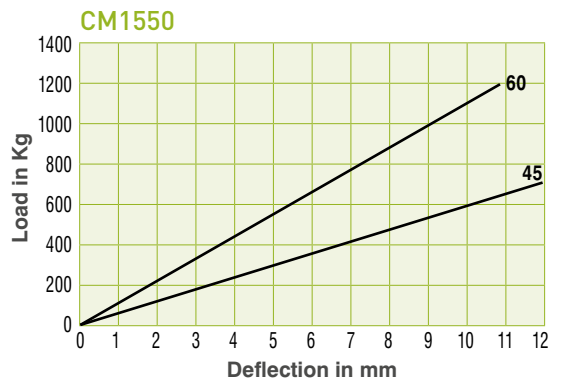

Heavy Duty Mountings

CM225

CM391

CM146

CM1550

Max compression load in Kg deflection in mm.

This information is for guidance only. Customers are recommended to contact us for further technical information on products and applications.