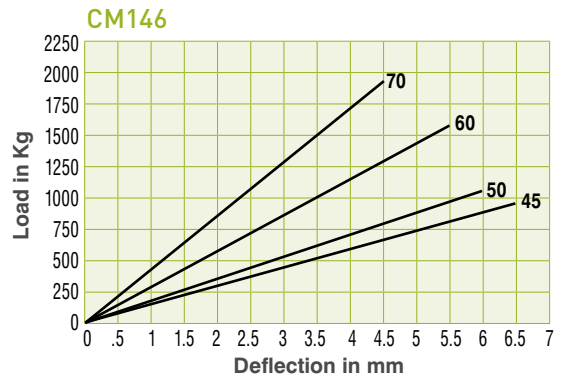

Heavy Duty Mountings

CM225

CM391

CM146

CM1550

Max compression load in Kg deflection in mm.

This information is for guidance only. Customers are recommended to contact us for further technical information on products and applications.