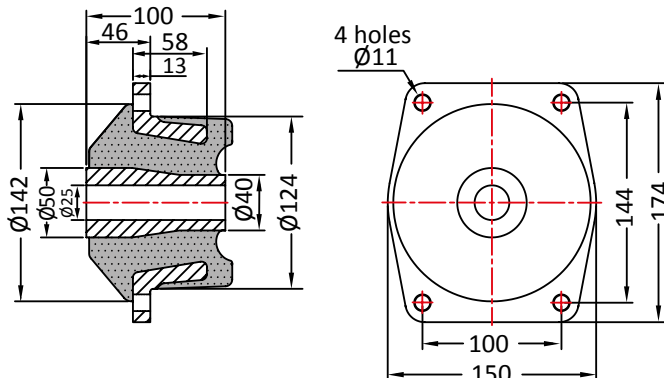

Heavy Duty Mountings

CM225

CM391

CM146

CM1550

Max compression load in Kg deflection in mm.

This information is for guidance only. Customers are recommended to contact us for further technical information on products and applications.