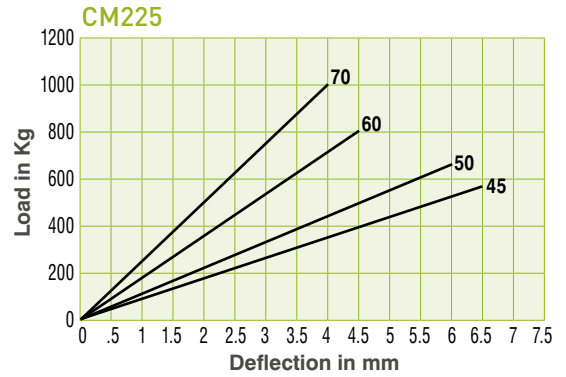

Heavy Duty Mountings

CM225

CM391

CM146

CM1550

Max compression load in Kg deflection in mm.

This information is for guidance only. Customers are recommended to contact us for further technical information on products and applications.