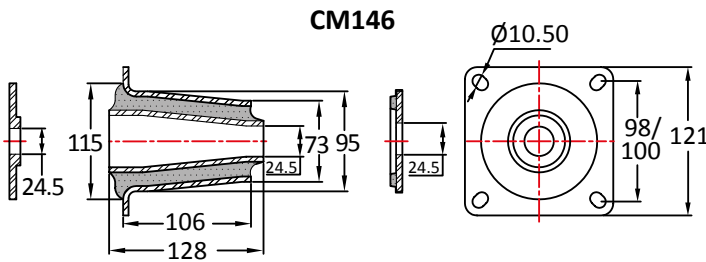

Heavy Duty Mountings

CM225

CM391

CM146

CM1550

Max compression load in Kg deflection in mm.

This information is for guidance only. Customers are recommended to contact us for further technical information on products and applications.