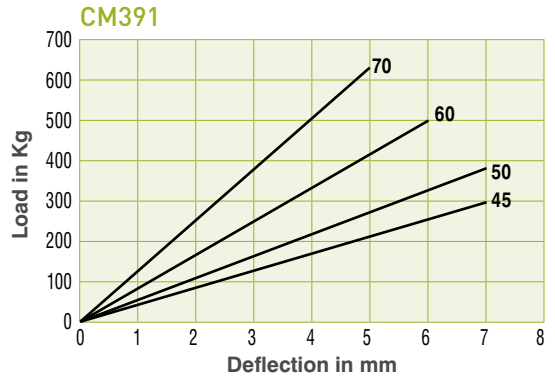

Heavy Duty Mountings

CM225

CM391

CM146

CM1550

Max compression load in Kg deflection in mm.

This information is for guidance only. Customers are recommended to contact us for further technical information on products and applications.