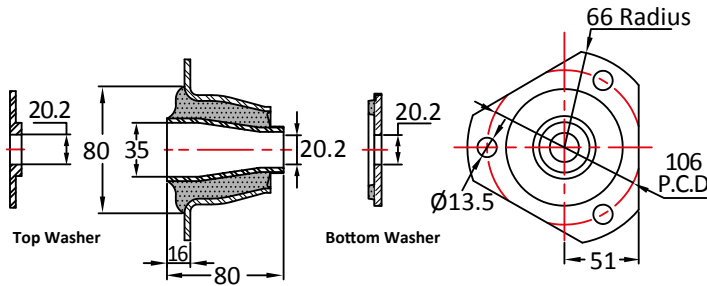

Heavy Duty Mountings

CM225

CM391

CM146

CM1550

Max compression load in Kg deflection in mm.

This information is for guidance only. Customers are recommended to contact us for further technical information on products and applications.