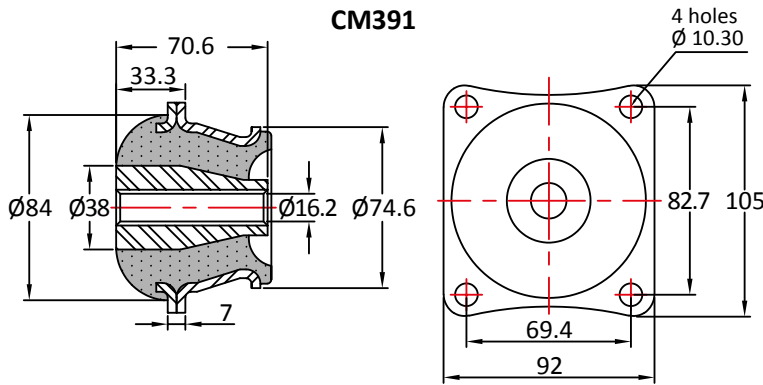

Heavy Duty Mountings

CM225

CM391

CM146

CM1550

Max compression load in Kg deflection in mm.

This information is for guidance only. Customers are recommended to contact us for further technical information on products and applications.